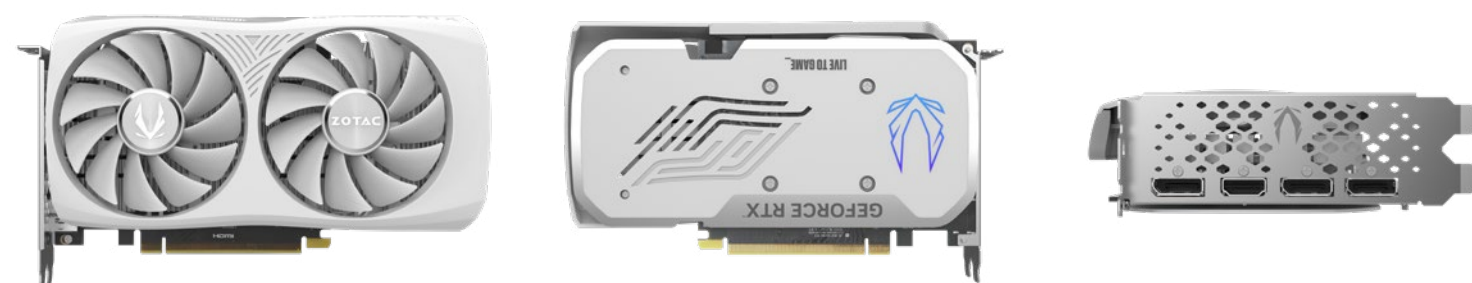

# GEFORCE RTX 4060 8GB TWIN EDGE OC White Edition

SKU: ZT-D40600R-10H | EAN: 4895173627392 | UPC: 810012084123

The ZOTAC GAMING GeForce RTX 4060 8GB Twin Edge OC White Edition is a compact and capable graphics card, featuring the NVIDIA Ada Lovelace architecture and an aerodynamic-inspired design. With a reduced 2 slot size, it's an excellent choice for those who want to build a SFF gaming PC capable of smooth framerate and 1080p performance in the latest title releases.

**TWIN EDGE**

**OC**  
EDITION

**GEFORCE**  
RTX

**HDMI**  
HIGH DEFINITION MULTIMEDIA INTERFACE

**WHITE**  
EDITION

## KEY FEATURES

- NVIDIA Ada Lovelace streaming multiprocessors:  
Up to 2x performance and power efficiency
- 4th generation tensor cores:  
Up to 4X performance with DLSS 3 vs. brute-force rendering
- 3rd generation RT cores:  
Up to 2X ray tracing performance
- NVIDIA DLSS 3
- Game Ready and NVIDIA Studio Drivers
- NVIDIA® GeForce Experience™
- NVIDIA Broadcast, NVIDIA G-SYNC®
- NVIDIA GPU Boost™
- 8GB GDDR6 graphics memory
- FREEZE fan stop
- Metal backplate
- ZOTAC GAMING FireStorm Utility