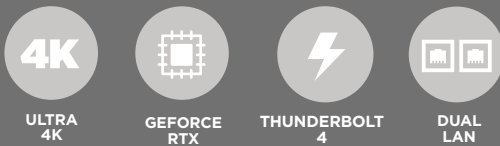

ZBOX MAGNUS EN173080C

Windows 11 Home

SKU: ZBOX-EN173080C-BE/BE1/J/U/AUS/K-W4B/W5B

Next-generation performance empowers the new MAGNUS EN Series. Built for gamers, creators and enthusiasts, the Mini PC features an 11th Gen Intel® Core™ i7 processor, NVIDIA GeForce RTX™ 3080 Laptop GPU and premium connectivity. An improved and powerful cooling solution is backed by a full honeycomb ventilation on top, striking the perfect balance between power and thermals in the most compact form factor. Tackle demanding creative workloads, boost productivity, and get ready for an immersive gaming experience with the ZBOX MAGNUS EN173080C.

TECHNICAL SPECIFICATIONS

AIR COOLED

FEATURES

- Real-time Ray Tracing
- NVIDIA DLSS
- Thunderbolt 4
- Native 4K output
- 2.5Gbit LAN, Wi-Fi 6 & Bluetooth 5
- Intel® Optane™ memory ready
- Creator Ready / 4K Ready / VR Ready

SPECIFICATIONS

- Intel Core i7-11800H processor (8-core 2.3 GHz, up to 4.6 GHz)
- NVIDIA GeForce RTX 3080 Laptop GPU 16GB GDDR6 256-bit, up to 150W

DISPLAY OUTPUTS

- 2 x HDMI 2.1 (up to 7680x4320@60Hz)
- 2 x DisplayPort 1.4a (up to 7680x4320@60Hz)
- Up to Quad Display Support