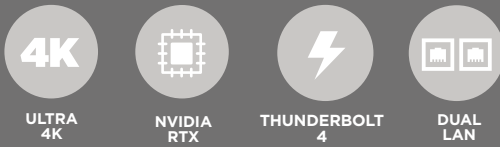

# ZBOX QTG7A4500

**SKU: ZBOX-QTG7A4500-BE/BE1/J/U/K/AUS**

The new ZOTAC ZBOX Q Series Mini PC accelerates creative and professional workflows, offering up to a 2X performance boost over the previous generation. The mini but mighty workstation solution integrates powerful technologies into an ultra-small form factor featuring the NVIDIA RTX™ A4500 graphics card built on the NVIDIA Ampere architecture and Intel® Core™ i7 processor equipped with eight cores and sixteen threads. The compact 2.65L ZBOX QTG7A4500 provides unrivaled performance and power efficiency for industrial or deployment scenarios.